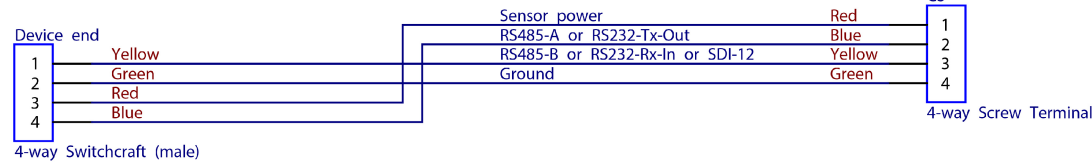

Connector front view

PARTS:

1. Switchcraft EN3C4M: Male 4-way in-line connector
2. Cable: Black 4-core 22AWG (red, blue, yellow, green)
3. Weidmuller 1005290000: Black 4-way plug terminal cover
4. Weidmuller 1792790000: Black 4-way 3.81mm pitch plug terminal