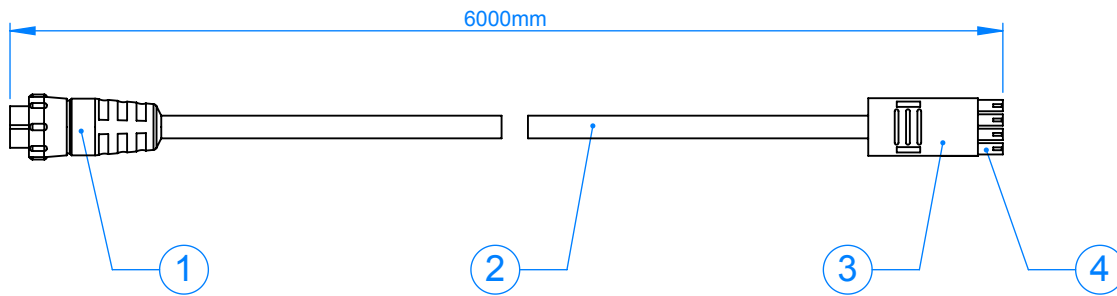

Connector front view

PARTS:

1. Switchcraft EN3C4M: Male 4-way in-line connector
2. Cable: Black 4-core 22AWG (red, blue, yellow, green)
3. Weidmuller 1005290000: Black 4-way plug terminal cover
4. Weidmuller 1792790000: Black 4-way 3.81mm pitch plug terminal

DATE	16 Jan 2013		<b>OBSERVANT</b>		
DRAWN	AJK				PROJECT
MATERIAL	-	SCALE	-	TITLE	009-019 (C3-serial-device-cable)
				SIZE	A4